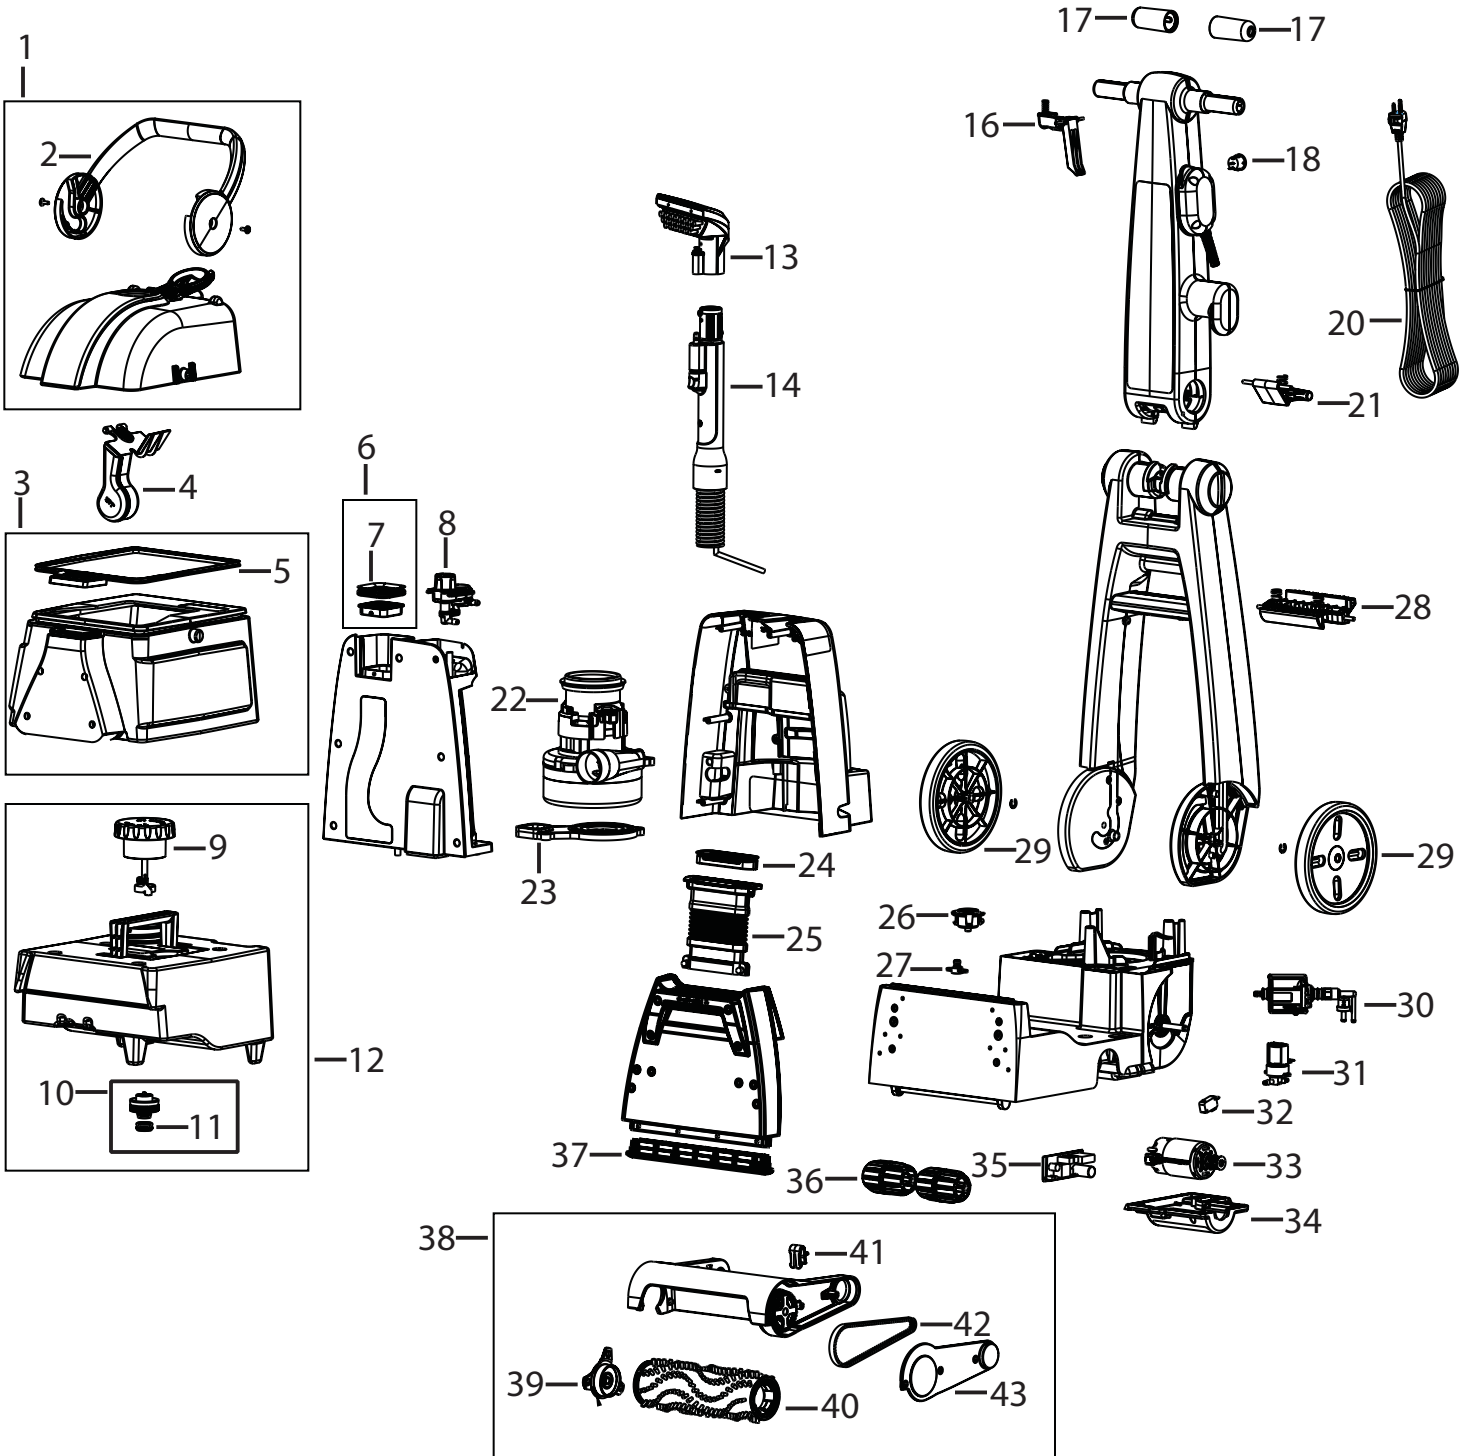

Big Green Clean Machine

86T3 40M1 Series

Bissell Homecare, Inc. (U.S.)
Phone: 1-800-457-1509
Fax: 1-800-517-9535
partner.bissell.com

Bissell Canada
Phone: 1-800-374-3196
Email: Canada.custhelp@bissell.com

Issued: May 2010

Revised:

© 2010 BISSELL Homecare, Inc.

Big Green Clean Machine

86T3 40M1 Series

KEY	PART NO	DESCRIPTION	KEY	PART NO	DESCRIPTION
1	1605234	Water Seperator Assembly	28	2037441	Lower Handle Detent Assembly
2	2037450	Water Seperator Handle Assembly	29	2037447	Wheel Assembly w/E-Clip
3	2037452	Dirt Tank Assembly	30	2037433	Pump Assembly
4	2037451	Float	31	2037436	Solenoid Valve
5	2037453	Dirty Tank Gasket	32	2036759	Microswitch - Brush
6	2037463	Upper Housing Filter Assembly	33	2037431	Foot Motor Assembly
7	2037468	Vac Motor Duct Gasket	34	2037466	Brush Motor Cover Assembly
8	1606811	Flow Indicator Assembly	35	2037434	Circuit Board Assembly - Foot Motor
9	2037455	Clean Tank Cap Assembly	36	2037469	Base Roller
10	2036675	Cap & Insert Assembly - Water Tank	37	2037530	Nozzle Guide
11	2036679	Autoload Gasket	38	2037462	Brush Carriage Assembly
12	2037454	Clean Tank Assembly	39	2037459	Brush Endcap
13	2036654	6" Upholstery Tool - Clear Lens	40	2037458	Brush
14	2037523	Hose Assembly	41	2037470	Brush Carriage Clip
16	2037464	Spray Trigger	42	2037460	Belt
17	2037448	Handle Grip Assembly (1)	43	2037461	Brush Carriage Plate Assembly
18	2037435	On/Off Switch			
20	2037445	Cord Assembly	xx	1204216	User's Guide
21	2037440	Upper Handle Detent Assembly	xx	2037438	Internal Tubing - 3 feet
22	2037432	Vacuum Motor Assembly	xx	2037467	Special Screw Pack
23	2037465	Motor Mount Assembly			
24	2037456	Nozzle Gasket			
25	2037457	Nozzle Sleeve Hose			
26	2037429	Receiver Screen			
27	2037430	Spray Tip w/Screw			

BISSELL Homecare, Inc. (U.S.)

Phone: 1-800-457-1509

Fax: 1-800-517-9535

partner.bissell.com

Bissell Canada

Phone: 1-800-374-3196

Fax: 1-800-517-9535

Email: schematics@bissell.com

Issued: May 2010

Revised:

© 2010 BISSELL Homecare Inc.